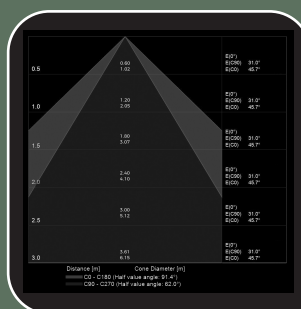

## TECH SOLUTION UGR<19

before REDUGeR

after REDUGeR